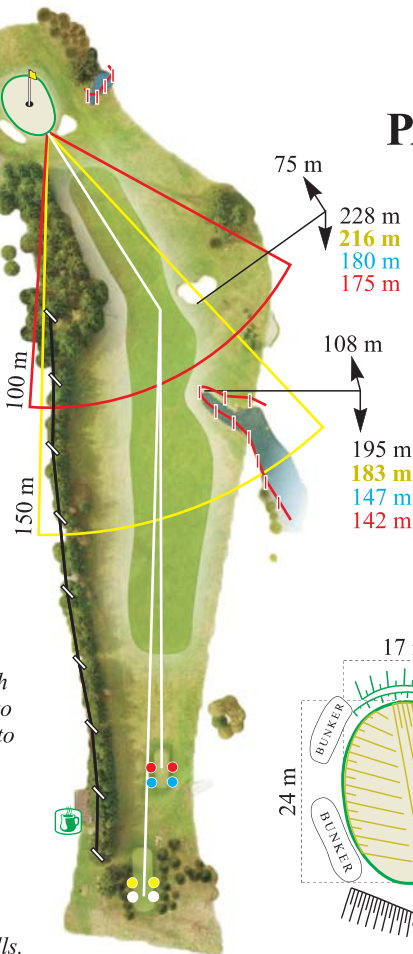

# 5

## PAR 4

TEE 6

HCP 18

315

303

267

262

**Tee shot:**  
Requires length  
and accuracy to  
enable access to  
the green.

**Approach:**  
The ditch and  
the bunker in  
front of the  
green will  
catch short balls.